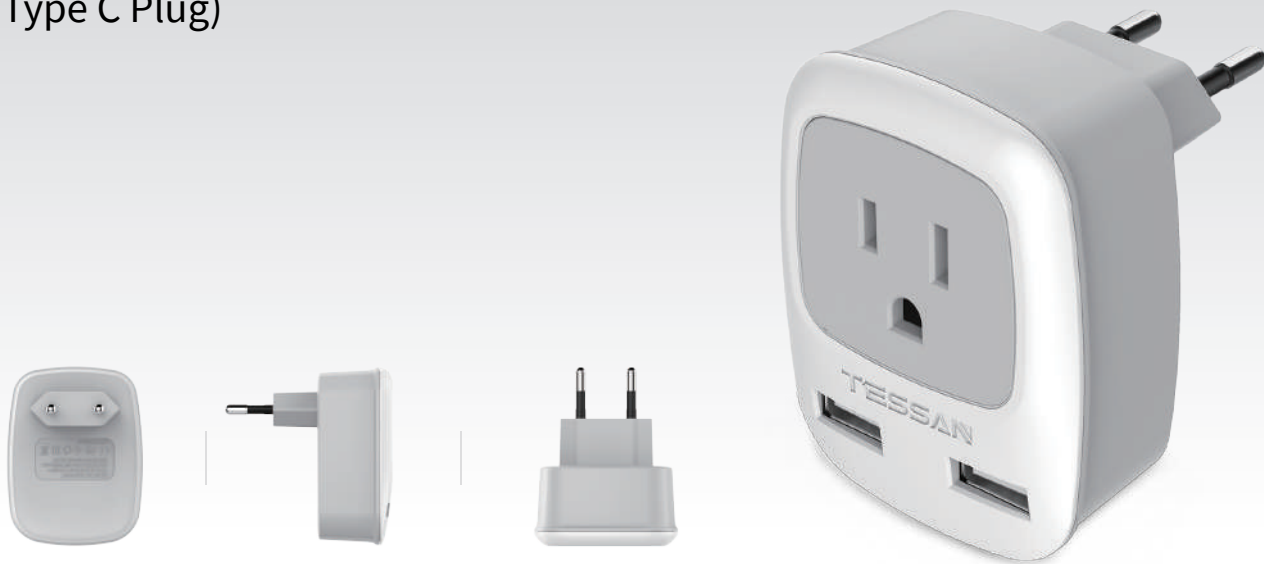

TS-AP2U-EU

European Travel Adapter with 2 USB Ports
(Type C Plug)

Product Detailed Information

Compatible countries: Armenia , Austria , Azerbaijan , the Azores, the Balearic Islands, Belarus, Belgium, Bosnia-Herzegovina, Bulgaria, Croatia ,the Czech Republic, Denmark, Estonia , Finland, France, Germany, Georgia , Greece, Hungary, Iceland, Italy, Kazakhstan, Kyrgyzstan, Latvia ,Lithuania, Luxembourg, Macedonia, Moldova , Monaco, Montenegro, the Netherlands , Norway, Poland, Portugal, Romania, Russia, Serbia, Slovakia, Slovenia and more.

<https://tessan.com/european-travel-adapter#product.info.supported.regions>

3 in 1 input: Accepts the standard N American 2 or 3 prong flat pin plug (including polarized). Dual USB charging ports can charge up to 2.4A max.

Package

Product Dimension: 2.8*2.3*2.6 inch

Weight: 3.1 ounces

Package Includes:

Travel Plug Adapter x 1

User Manual x 1

Please Note:

NOT work in the UK